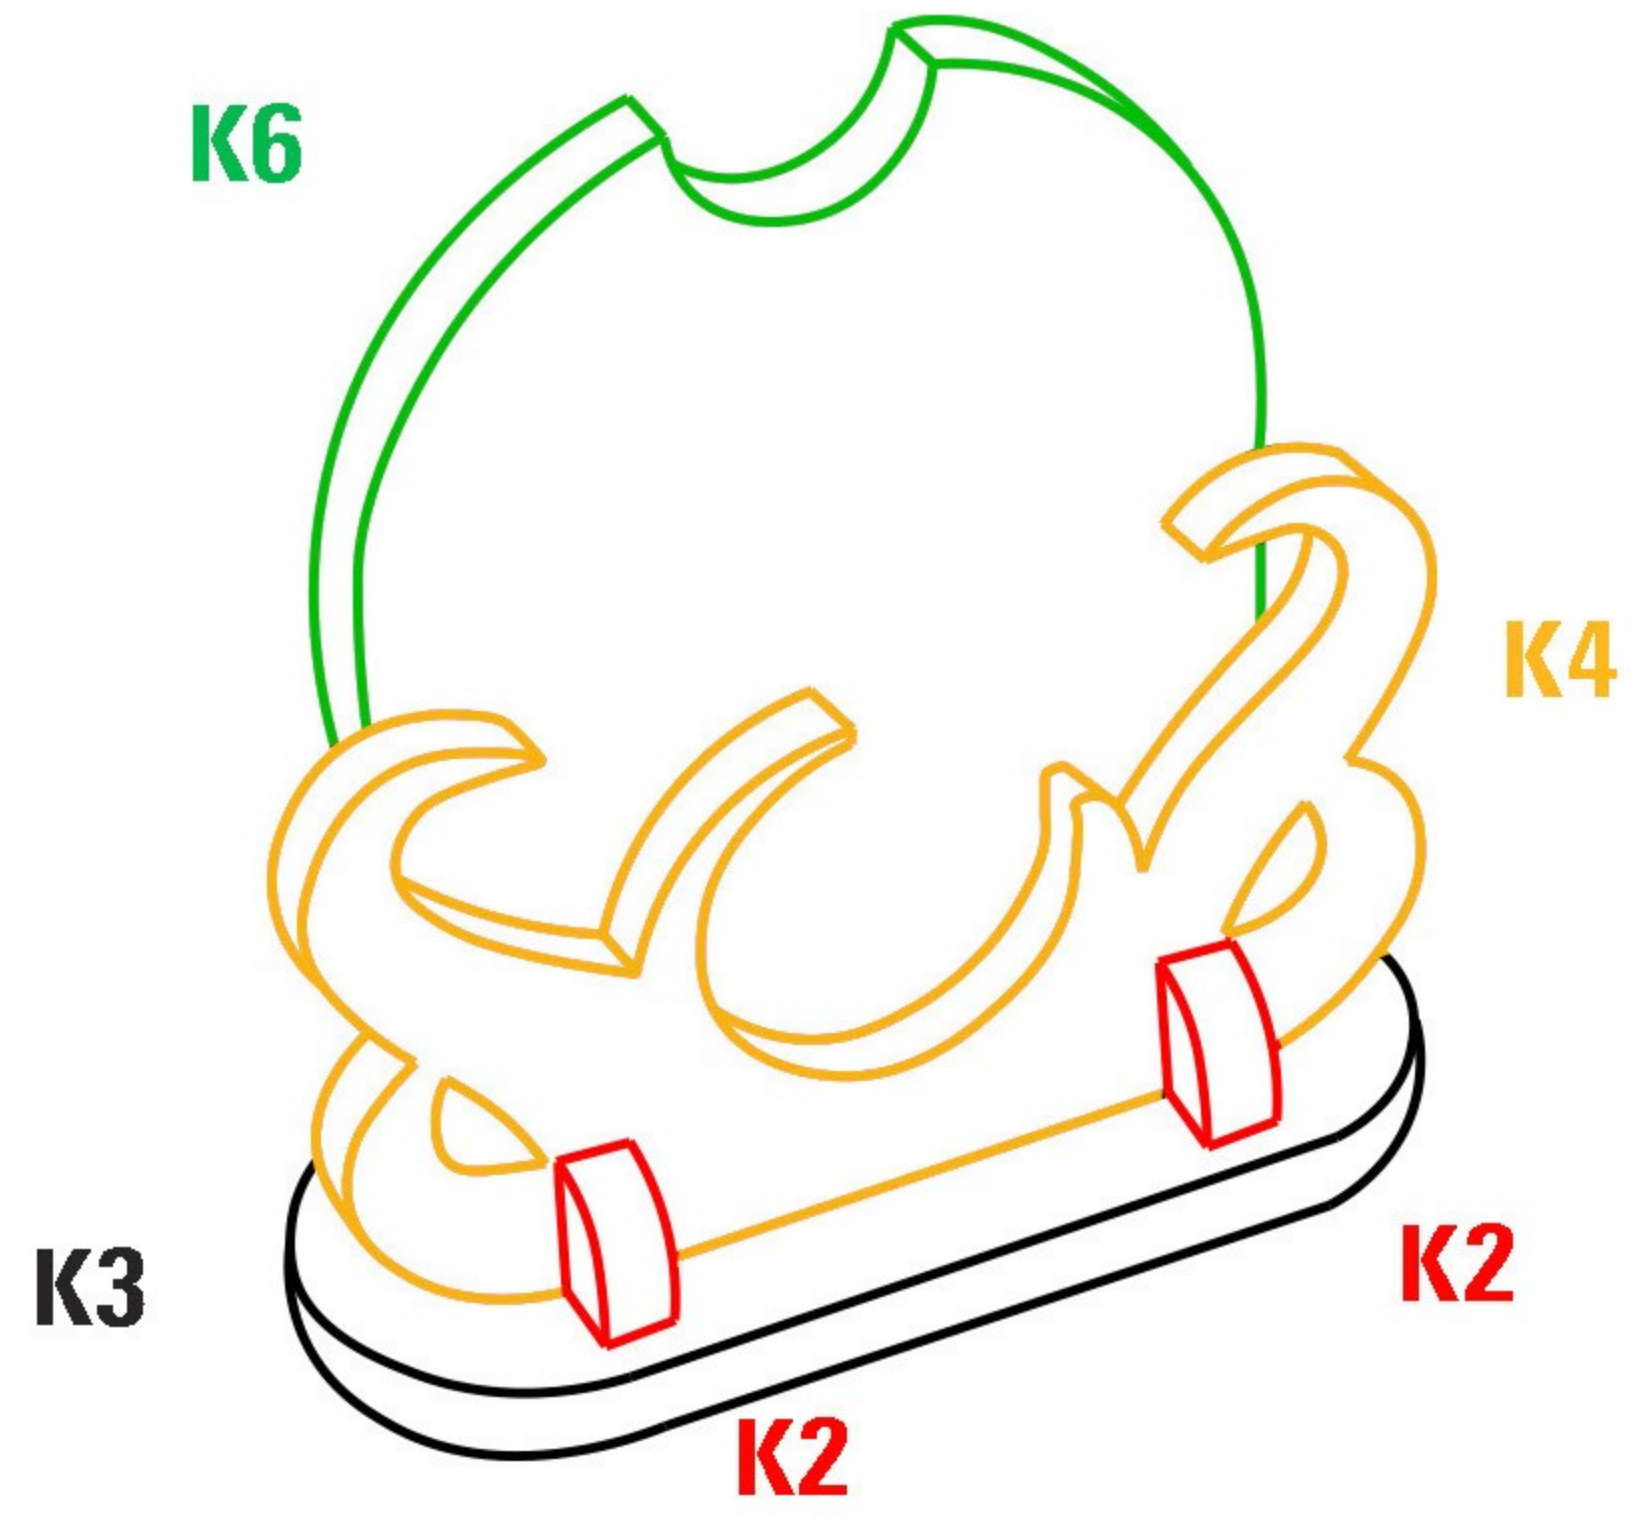

# Eldritch Horror Gate Holder

LELHOG

5999567861078

**LASEROX**

Laserox Design Ltd.  
H-2092 Budakeszi  
Tiefenweg way 39

Gate holder

Required parts: **K2**<sub>x2</sub>, **K3**, **K4**, **K6**,