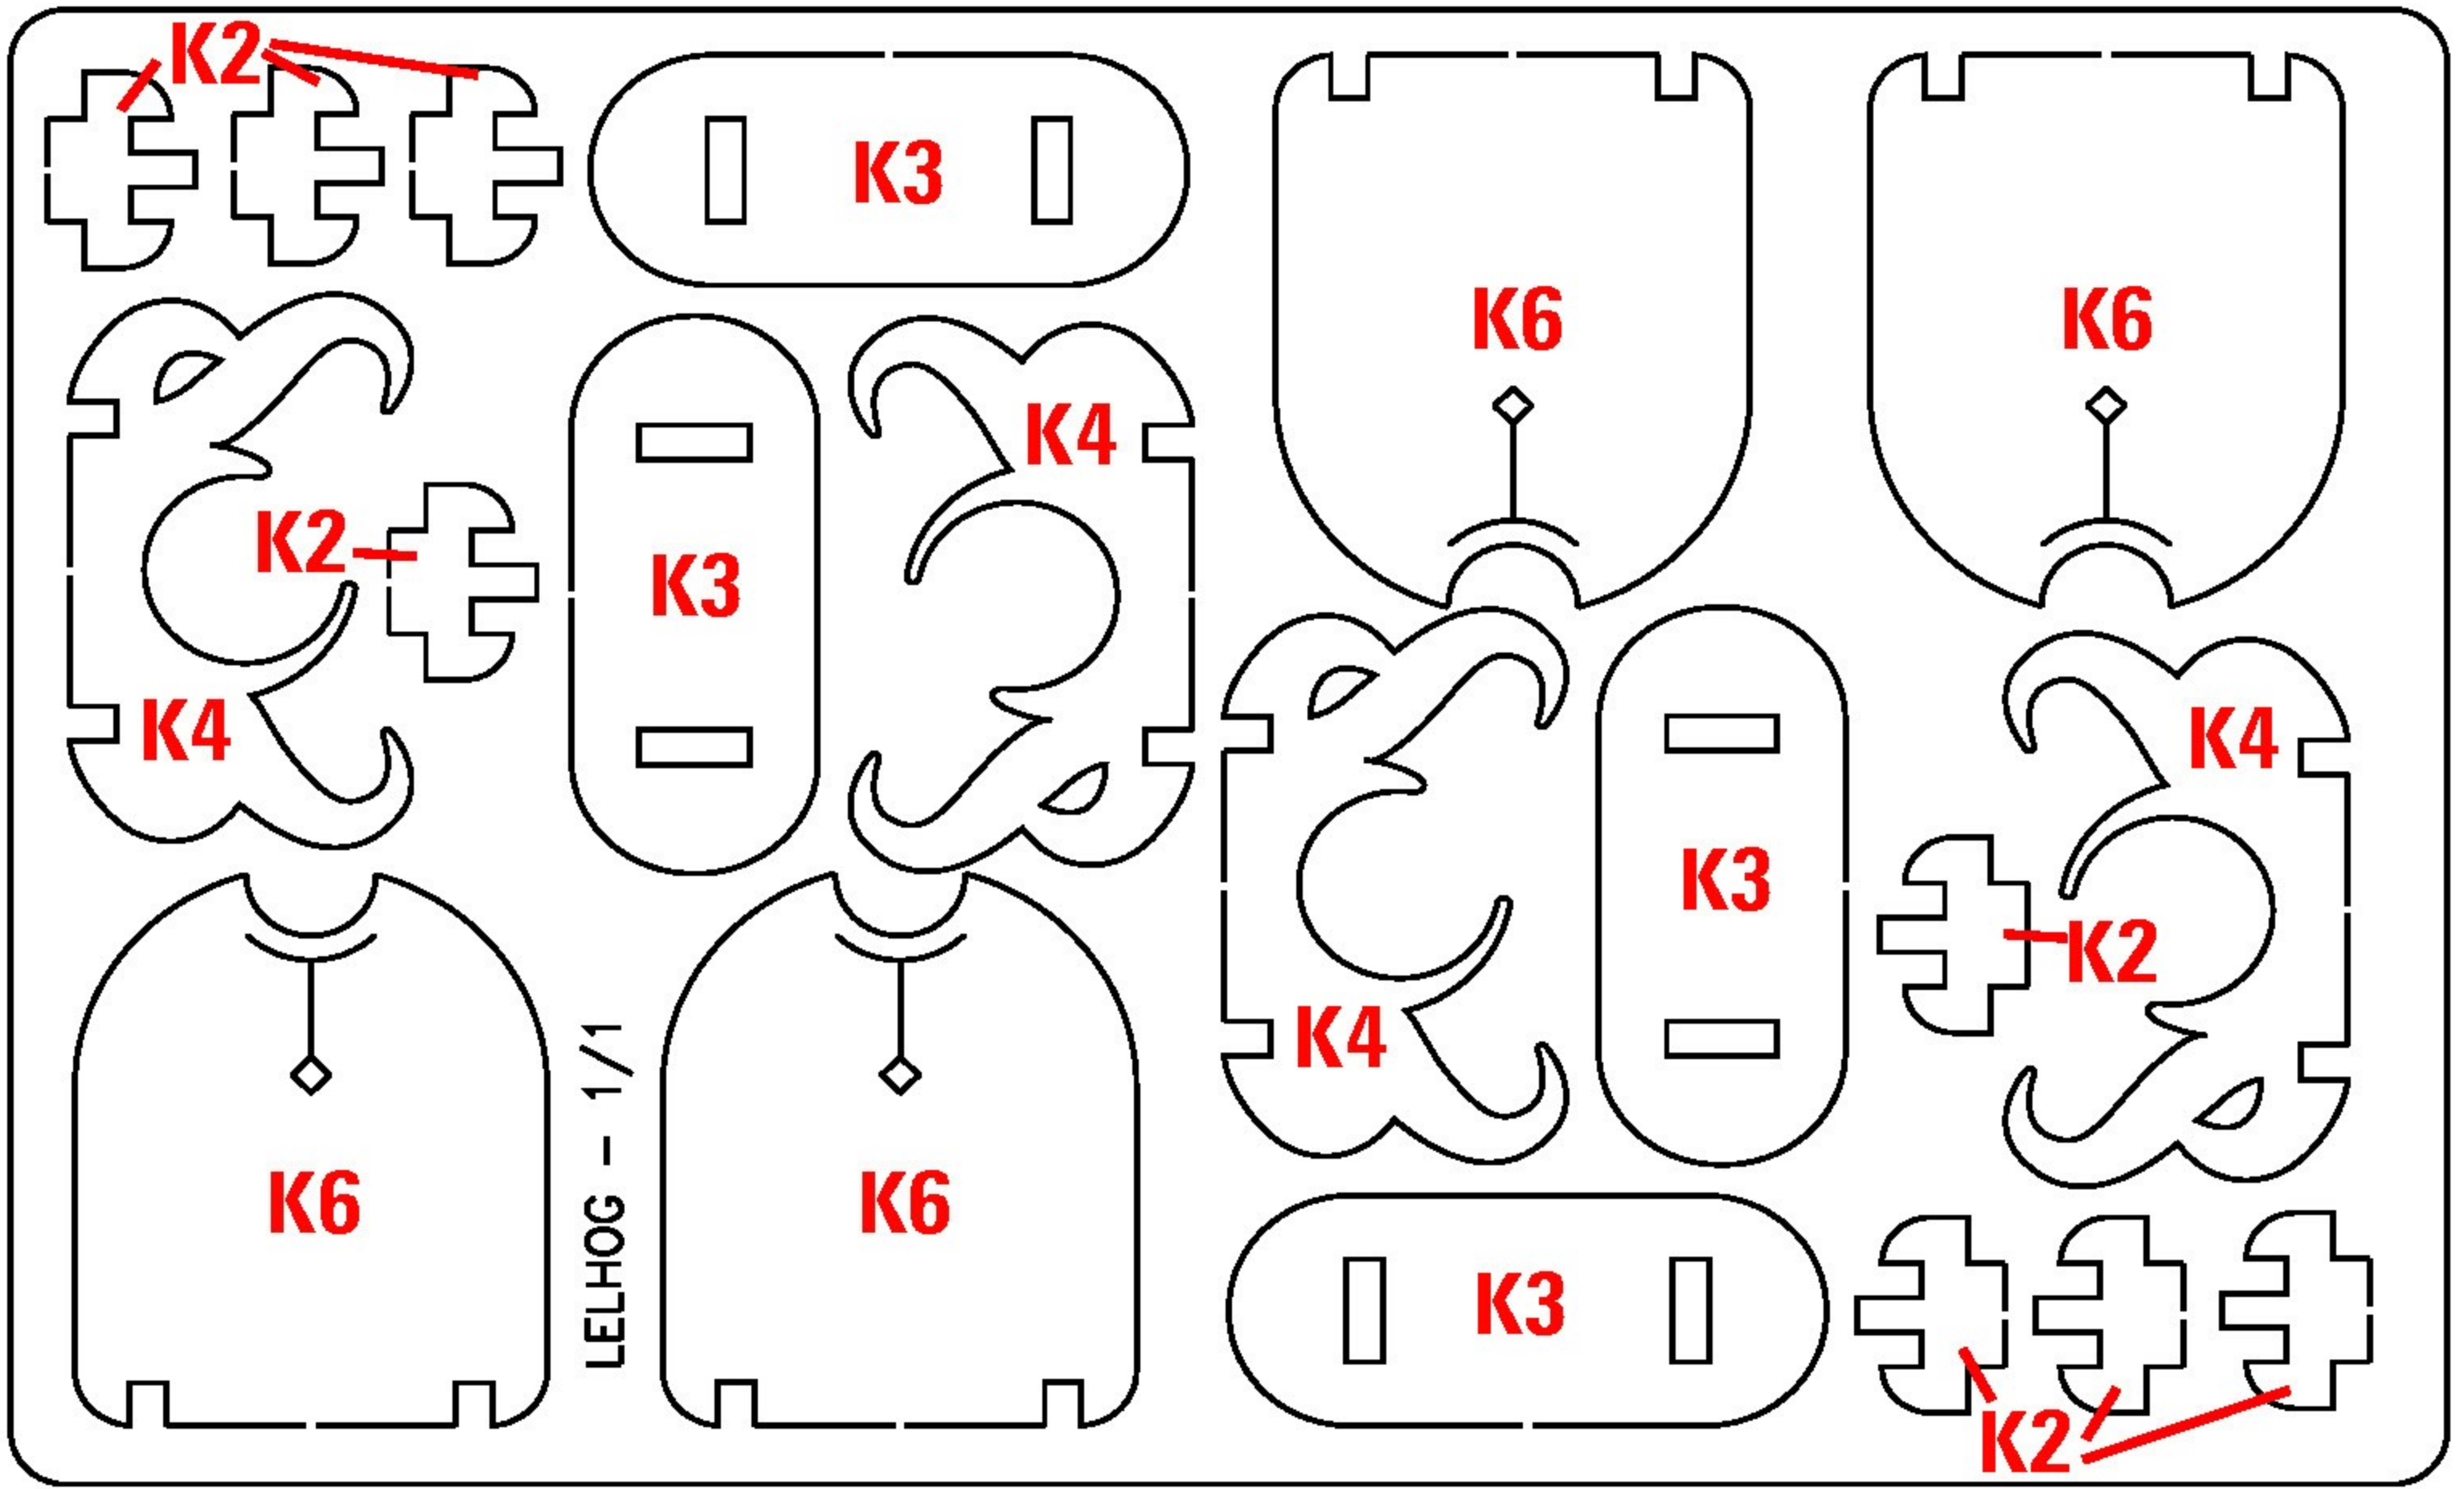

# Eldritch Horror Gate Holder

LELHOG

5999567861078

**LASEROX**

Laserox Design Ltd.  
H-2092 Budakeszi  
Tiefenweg way 39

Gate holder

Required parts: **K2**<sub>x2</sub>, **K3**, **K4**, **K6**,